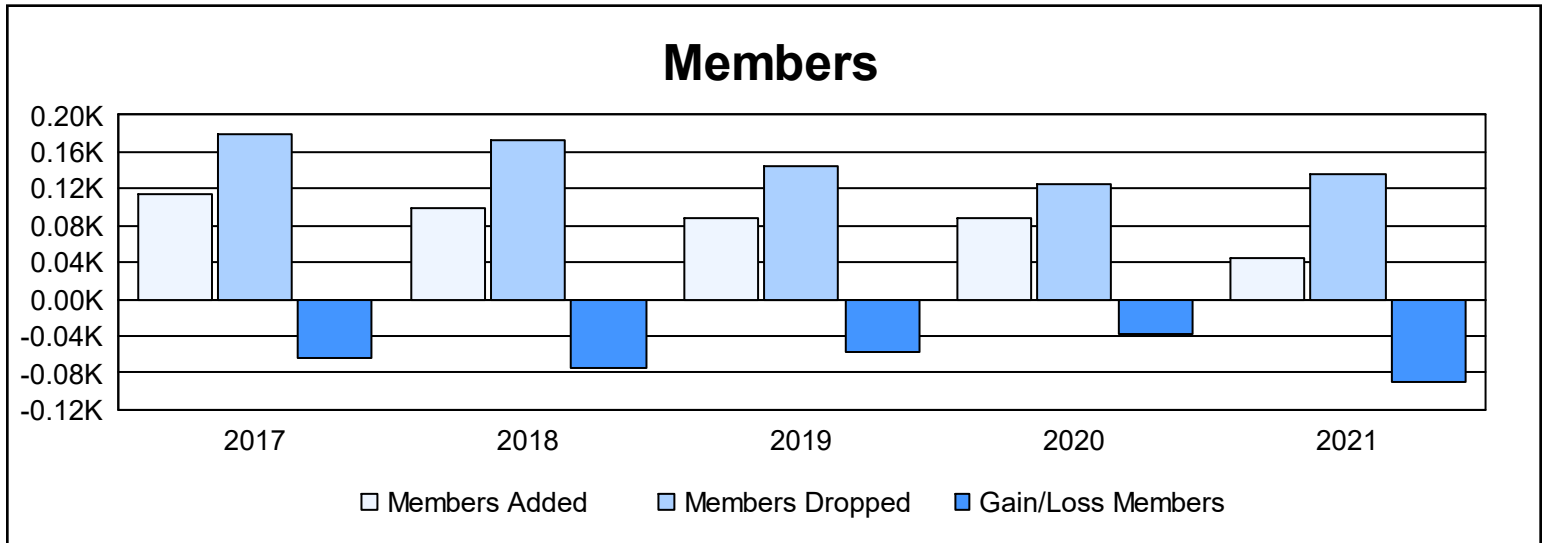

Year	New Clubs	Dropped Clubs	Gain/ Loss Clubs	New Members	Charter Members	Reinstate Members	Transfer Members	Total Member Added	Total Members Dropped	Gain/ Loss Members
2016-2017	0	3	-3	102	0	2	10	114	179	-65
2017-2018	0	2	-2	80	2	2	14	98	173	-75
2018-2019	0	1	-1	77	2	1	8	88	145	-57
2019-2020	0	1	-1	81	0	0	6	87	125	-38
2020-2021	0	3	-3	37	1	1	6	45	135	-90
<b>Average</b>	<b>0</b>	<b>2</b>	<b>-2</b>	<b>75</b>	<b>1</b>	<b>1</b>	<b>9</b>	<b>86</b>	<b>151</b>	<b>-65</b>

### Membership Composition June 2021 Cumulative