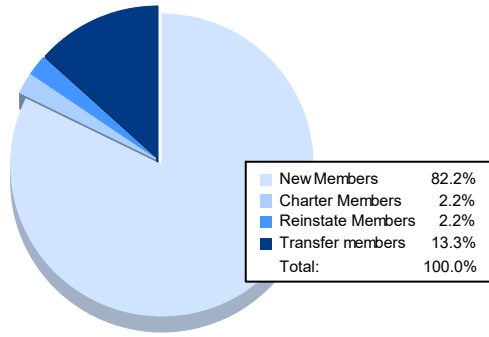

Year	New Clubs	Dropped Clubs	Gain/ Loss Clubs	New Members	Charter Members	Reinstate Members	Transfer Members	Total Member Added	Total Members Dropped	Gain/ Loss Members
2016-2017	0	3	-3	102	0	2	10	114	179	-65
2017-2018	0	2	-2	80	2	2	14	98	173	-75
2018-2019	0	1	-1	77	2	1	8	88	145	-57
2019-2020	0	1	-1	81	0	0	6	87	125	-38
2020-2021	0	3	-3	37	1	1	6	45	135	-90
<b>Average</b>	<b>0</b>	<b>2</b>	<b>-2</b>	<b>75</b>	<b>1</b>	<b>1</b>	<b>9</b>	<b>86</b>	<b>151</b>	<b>-65</b>

### Membership Composition June 2021 Cumulative