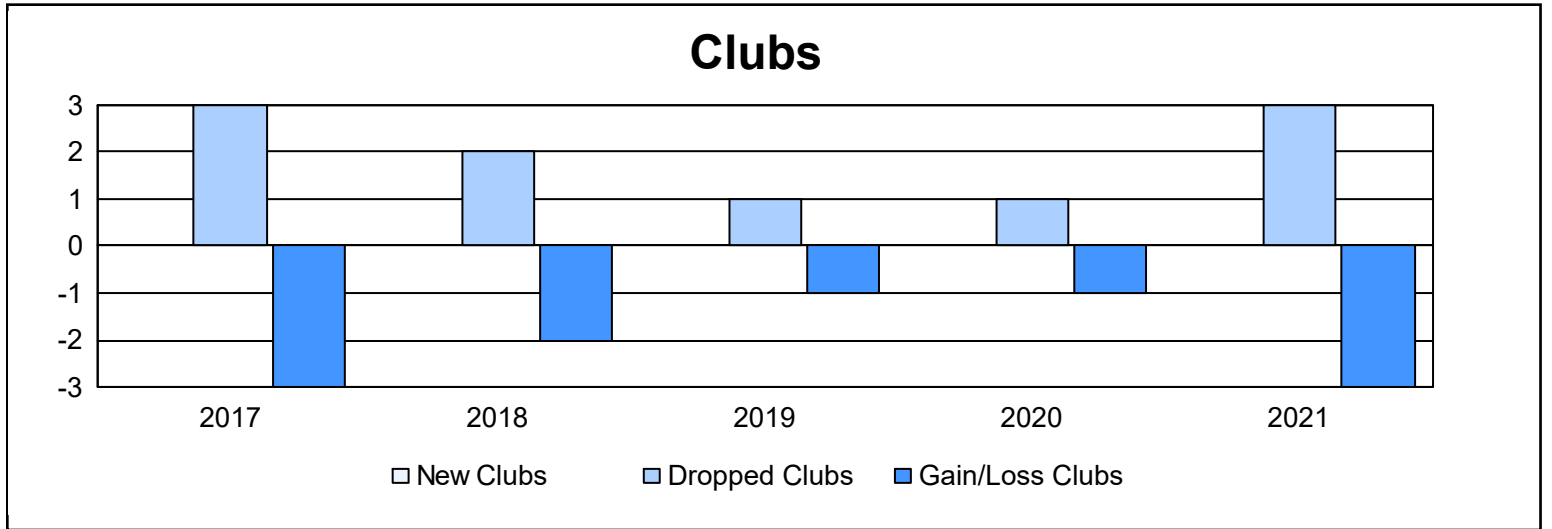

Year	New Clubs	Dropped Clubs	Gain/ Loss Clubs	New Members	Charter Members	Reinstate Members	Transfer Members	Total Member Added	Total Members Dropped	Gain/ Loss Members
2016-2017	0	3	-3	102	0	2	10	114	179	-65
2017-2018	0	2	-2	80	2	2	14	98	173	-75
2018-2019	0	1	-1	77	2	1	8	88	145	-57
2019-2020	0	1	-1	81	0	0	6	87	125	-38
2020-2021	0	3	-3	37	1	1	6	45	135	-90
<b>Average</b>	<b>0</b>	<b>2</b>	<b>-2</b>	<b>75</b>	<b>1</b>	<b>1</b>	<b>9</b>	<b>86</b>	<b>151</b>	<b>-65</b>

### Membership Composition June 2021 Cumulative